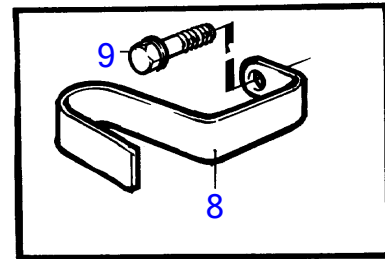

KAMD42A

11480

KAMD42A

REF	PART NO.	QTY	DESCRIPTION	SEE SEC.	NOTES
1	860629	1	Sea water pump		
			.	20695	
2	858467	1	Companion flange		
3	968971	1	O-ring		
4	946173	2	Flange screw		
5	946671	1	Flange screw		
6	860701	1	Bracket		
7	860700	1	Clamp		
8	861387	1	Bracket		Replaces earlier versions of hose suspensions.
9	947760	1	Flange screw		See group 2A
10	857045	2	Clamp		
11	843075	2	Spacer sleeve		
12	945444	2	Flange screw		
13	955894	2	Washer		
14	846780	1	Bracket		Replaces earlier versions of hose suspensions.
15		1	screw		See group 2A
16	952640	1	Clamp		Replaces earlier versions of hose suspensions.
17	968855	1	Flange screw		Replaces earlier versions of hose suspensions.
17A	955893	1	Washer		
18	860997	1	Hose		Sea water pump-oljekylare, (860641)
19	943476	1	Hose clamp		
20	860640	1	Hose		Reverse gear-sea water pump
21	961669	2	Hose clamp		