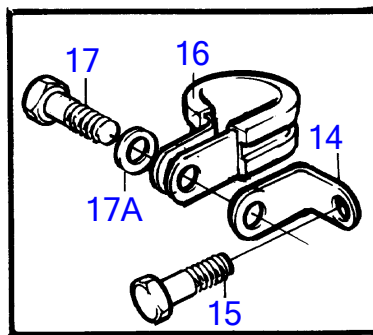

KAMD42A

11480

KAMD42A

REF	PART NO.	QTY	DESCRIPTION	SEE SEC.	NOTES
1	860629	1	Sea water pump		
			.	20695	
2	858467	1	Companion flange		
3	968971	1	O-ring		
4	946173	2	Flange screw		
5	946671	1	Flange screw		
6	860701	1	Bracket		
7	860700	1	Clamp		
8	861387	1	Bracket		Replaces earlier versions of hose suspensions.
9	947760	1	Flange screw		See group 2A
10	857045	2	Clamp		
11	843075	2	Spacer sleeve		
12	945444	2	Flange screw		
13	955894	2	Washer		
14	846780	1	Bracket		Replaces earlier versions of hose suspensions.
15		1	screw		See group 2A
16	952640	1	Clamp		Replaces earlier versions of hose suspensions.
17	968855	1	Flange screw		Replaces earlier versions of hose suspensions.
17A	955893	1	Washer		
18	860997	1	Hose		Sea water pump-oljekylare, (860641)
19	943476	1	Hose clamp		
20	860640	1	Hose		Reverse gear-sea water pump
21	961669	2	Hose clamp		