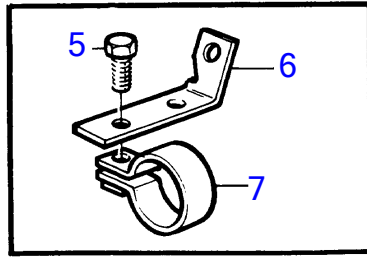

KAMD42A

11480

KAMD42A

REF	PART NO.	QTY	DESCRIPTION	SEE SEC.	NOTES
1	860629	1	Sea water pump		
			.	20695	
2	858467	1	Companion flange		
3	968971	1	O-ring		
4	946173	2	Flange screw		
5	946671	1	Flange screw		
6	860701	1	Bracket		
7	860700	1	Clamp		
8	861387	1	Bracket		Replaces earlier versions of hose suspensions.
9	947760	1	Flange screw		See group 2A
10	857045	2	Clamp		
11	843075	2	Spacer sleeve		
12	945444	2	Flange screw		
13	955894	2	Washer		
14	846780	1	Bracket		Replaces earlier versions of hose suspensions.
15		1	screw		See group 2A
16	952640	1	Clamp		Replaces earlier versions of hose suspensions.
17	968855	1	Flange screw		Replaces earlier versions of hose suspensions.
17A	955893	1	Washer		
18	860997	1	Hose		Sea water pump-oljekylare, (860641)
19	943476	1	Hose clamp		
20	860640	1	Hose		Reverse gear-sea water pump
21	961669	2	Hose clamp		