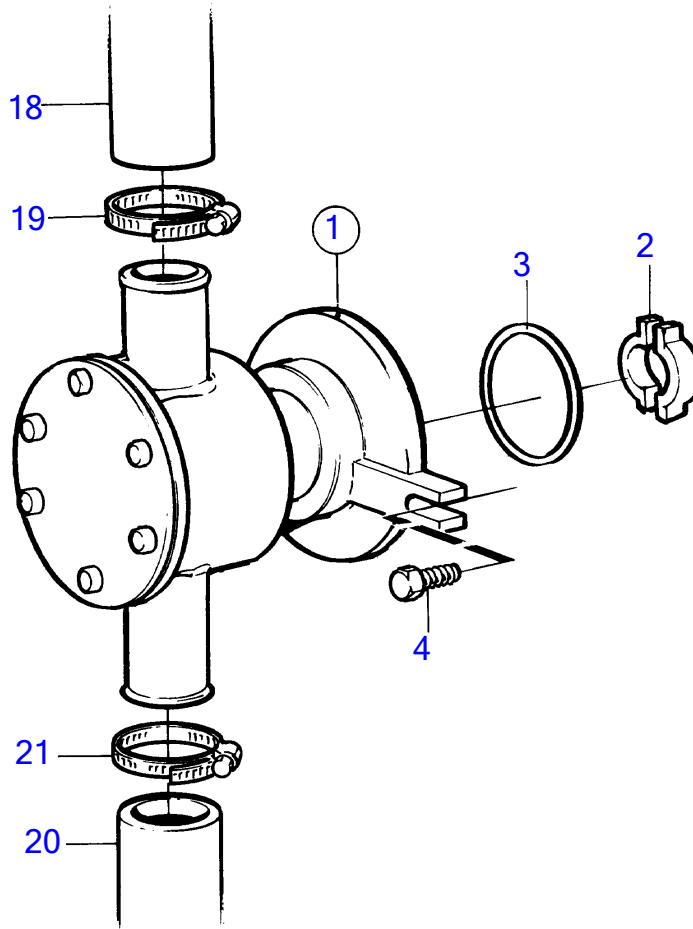

KAMD42A

11480

KAMD42A

REF	PART NO.	QTY	DESCRIPTION	SEE SEC.	NOTES
1	860629	1	Sea water pump		
			.	20695	
2	858467	1	Companion flange		
3	968971	1	O-ring		
4	946173	2	Flange screw		
5	946671	1	Flange screw		
6	860701	1	Bracket		
7	860700	1	Clamp		
8	861387	1	Bracket		Replaces earlier versions of hose suspensions.
9	947760	1	Flange screw		See group 2A
10	857045	2	Clamp		
11	843075	2	Spacer sleeve		
12	945444	2	Flange screw		
13	955894	2	Washer		
14	846780	1	Bracket		Replaces earlier versions of hose suspensions.
15		1	screw		See group 2A
16	952640	1	Clamp		Replaces earlier versions of hose suspensions.
17	968855	1	Flange screw		Replaces earlier versions of hose suspensions.
17A	955893	1	Washer		
18	860997	1	Hose		Sea water pump-oljekylare, (860641)
19	943476	1	Hose clamp		
20	860640	1	Hose		Reverse gear-sea water pump
21	961669	2	Hose clamp		