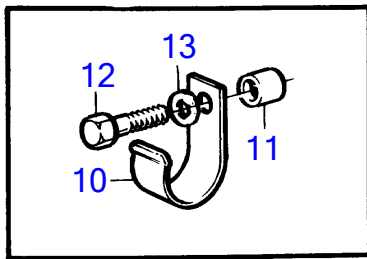

KAMD42A

11480

KAMD42A

REF	PART NO.	QTY	DESCRIPTION	SEE SEC.	NOTES
1	860629	1	Sea water pump		
			.	20695	
2	858467	1	Companion flange		
3	968971	1	O-ring		
4	946173	2	Flange screw		
5	946671	1	Flange screw		
6	860701	1	Bracket		
7	860700	1	Clamp		
8	861387	1	Bracket		Replaces earlier versions of hose suspensions.
9	947760	1	Flange screw		See group 2A
10	857045	2	Clamp		
11	843075	2	Spacer sleeve		
12	945444	2	Flange screw		
13	955894	2	Washer		
14	846780	1	Bracket		Replaces earlier versions of hose suspensions.
15		1	screw		See group 2A
16	952640	1	Clamp		Replaces earlier versions of hose suspensions.
17	968855	1	Flange screw		Replaces earlier versions of hose suspensions.
17A	955893	1	Washer		
18	860997	1	Hose		Sea water pump-oljekylare, (860641)
19	943476	1	Hose clamp		
20	860640	1	Hose		Reverse gear-sea water pump
21	961669	2	Hose clamp		